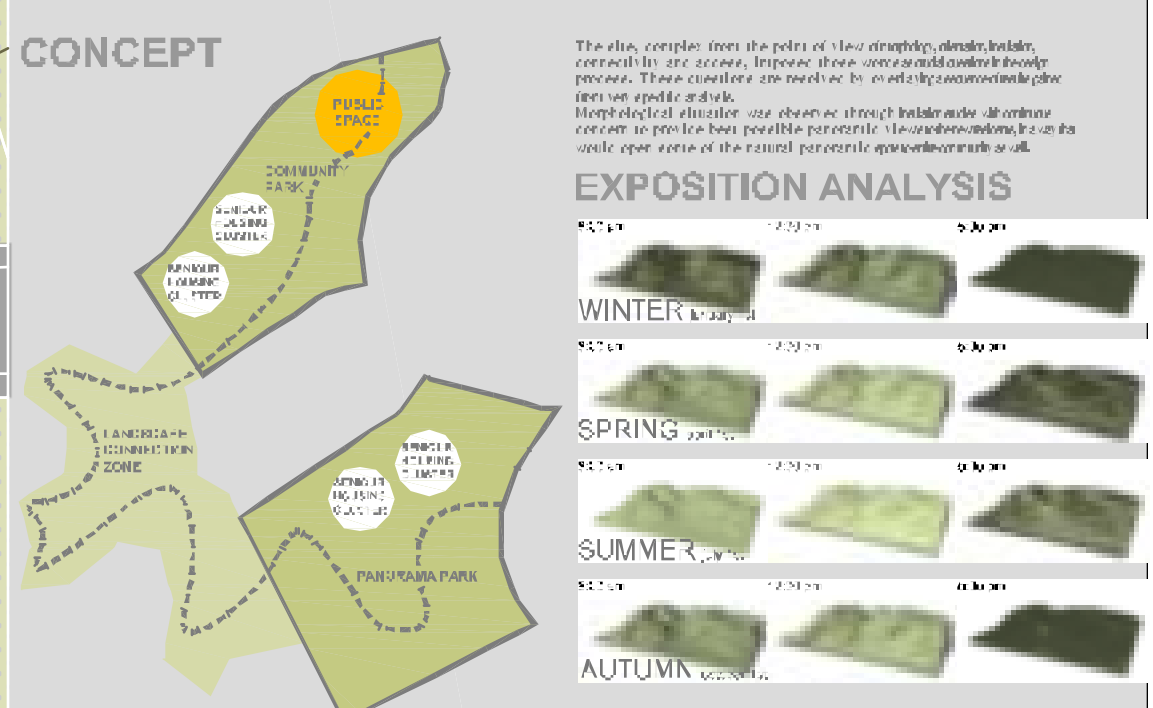

SITE PLAN

CLUSTER	1	2	3	4	5	6	7	8	9	10	11	12	13	14	15	16	17	18	19	20	21	22	23	24	25	26	27	28	29	30	31	32	33	34	35	36	37	38	39	40	41	42	43	44	45	46	47	48	49	50
CLUSTER 1	1	2	3	4	5	6	7	8	9	10	11	12	13	14	15	16	17	18	19	20	21	22	23	24	25	26	27	28	29	30	31	32	33	34	35	36	37	38	39	40	41	42	43	44	45	46	47	48	49	50

TREE HOUSE

The concept is based on the opportunity for older people to experience nature and panoramic views from a tree house. The site's dynamic topography ensures microclimates similar to mountains and canyons that are connected with the pedestrian panorama bridge. The tree house platform is on the bridge level and is also accessible for disabled people (wheelchairs etc).