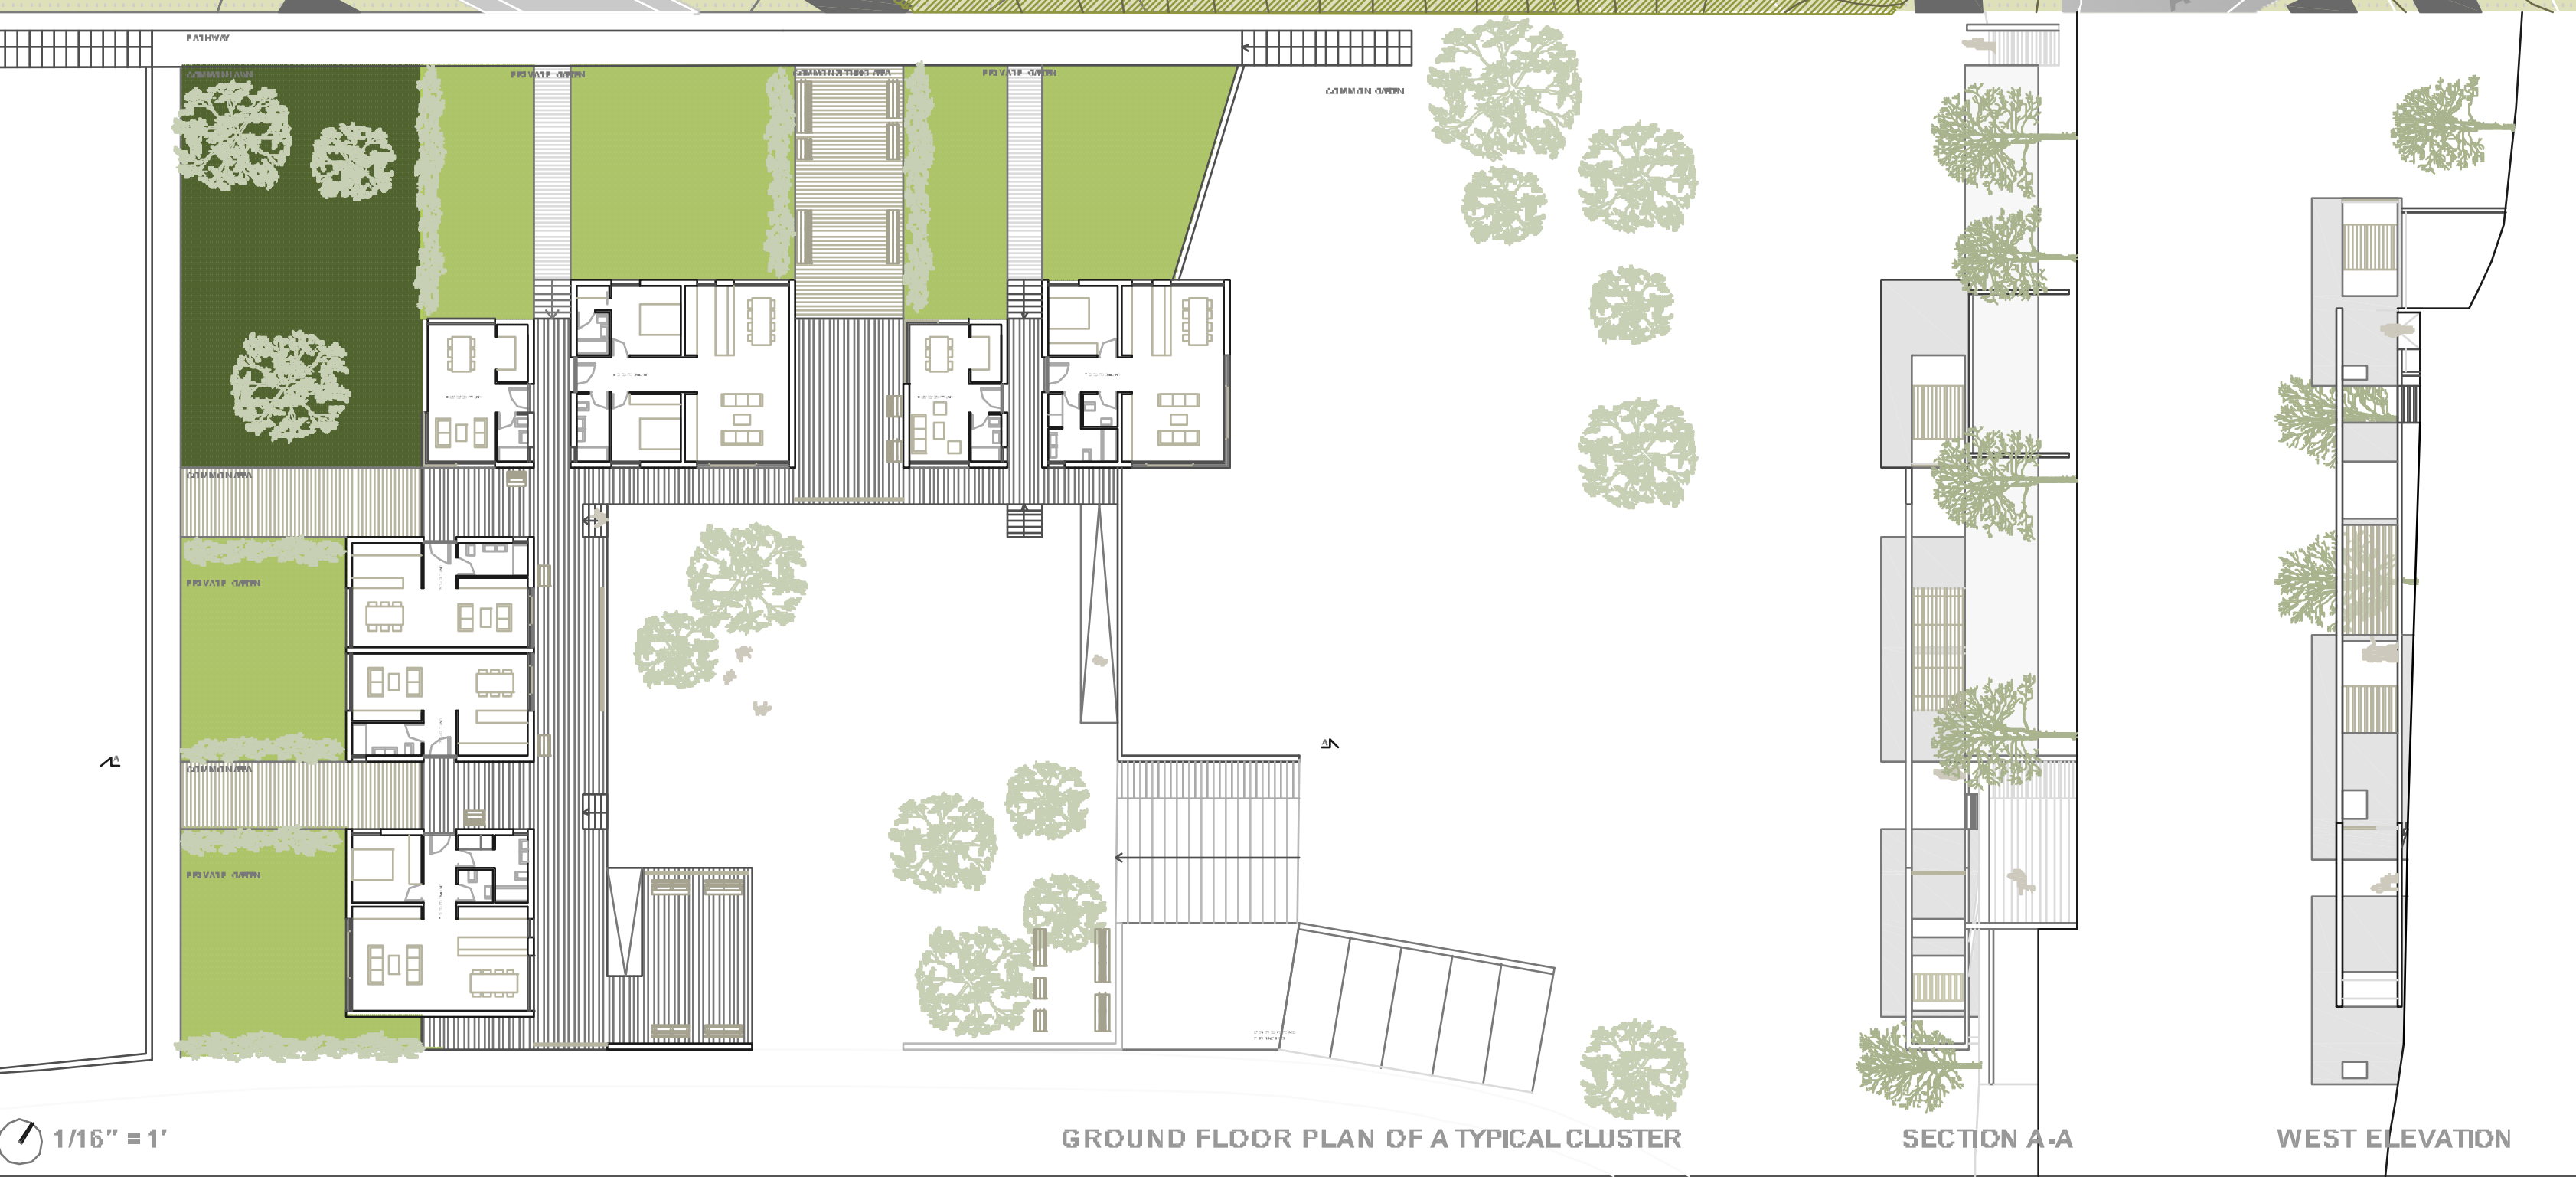

SITE PLAN

CLUSTER	1	2	3	4	5	6	7	8	9	10	11	12	13	14	15	16	17	18	19	20	21	22	23	24	25	26	27	28	29	30	31	32	33	34	35	36	37	38	39	40	41	42	43	44	45	46	47	48	49	50
CLUSTER 1	1	2	3	4	5	6	7	8	9	10	11	12	13	14	15	16	17	18	19	20	21	22	23	24	25	26	27	28	29	30	31	32	33	34	35	36	37	38	39	40	41	42	43	44	45	46	47	48	49	50

TREE HOUSE

The concept is based on the opportunity for older people to experience nature and panoramic views from a tree house. The site's dynamic topography ensures microclimates similar to mountains and canyons that are connected with the pedestrian panorama bridge. The tree house platform is on the bridge level and is also accessible for disabled people (wheelchairs etc).