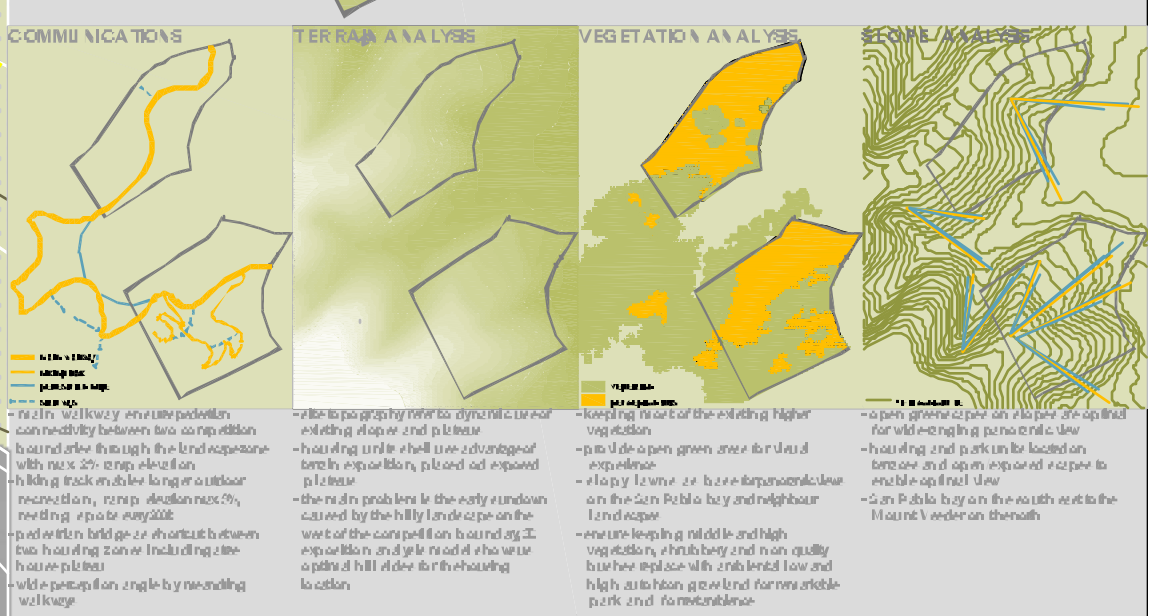

SITE PLAN

CLUSTER	1	2	3	4	5	6	7	8	9	10	11	12	13	14	15	16	17	18	19	20	21	22	23	24	25	26	27	28	29	30	31	32	33	34	35	36	37	38	39	40	41	42	43	44	45	46	47	48	49	50
CLUSTER 1	1	2	3	4	5	6	7	8	9	10	11	12	13	14	15	16	17	18	19	20	21	22	23	24	25	26	27	28	29	30	31	32	33	34	35	36	37	38	39	40	41	42	43	44	45	46	47	48	49	50

TREE HOUSE

The concept is based on the opportunity for older people to experience nature and panoramic views from a tree house. The site's dynamic topography ensures microclimates similar to mountains and canyons that are connected with the pedestrian panorama bridge. The tree house platform is on the bridge level and is also accessible for disabled people (wheelchairs etc).